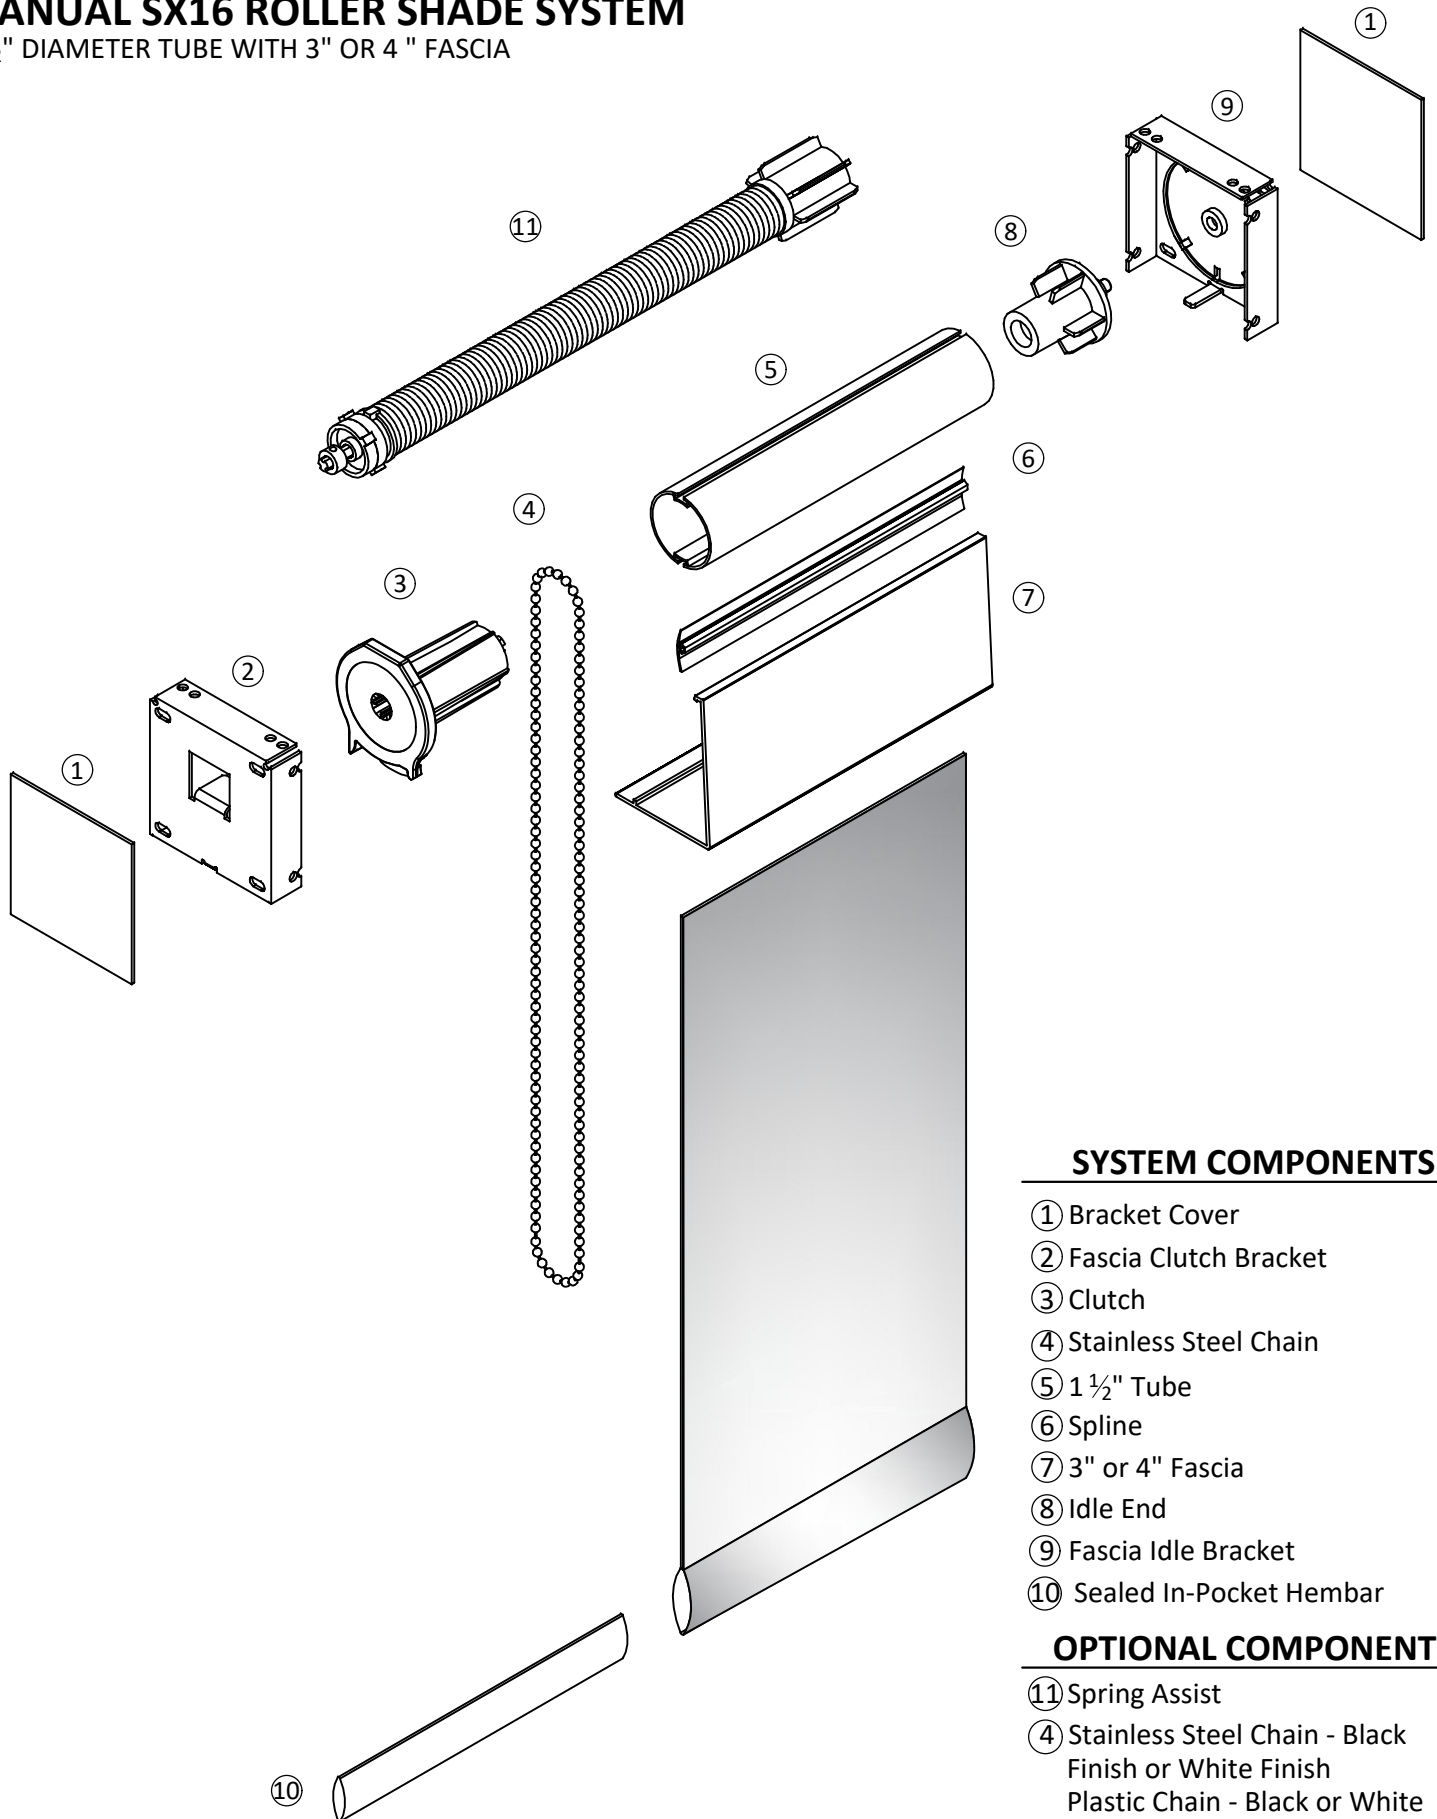

MANUAL SX16 ROLLER SHADE SYSTEM

1 1/2" DIAMETER TUBE WITH 3" OR 4" FASCIA

SYSTEM COMPONENTS

- ① Bracket Cover
- ② Fascia Clutch Bracket
- ③ Clutch
- ④ Stainless Steel Chain
- ⑤ 1 1/2" Tube
- ⑥ Spline
- ⑦ 3" or 4" Fascia
- ⑧ Idle End
- ⑨ Fascia Idle Bracket
- ⑩ Sealed In-Pocket Hembar

OPTIONAL COMPONENTS

- ⑪ Spring Assist
- ④ Stainless Steel Chain - Black Finish or White Finish
- Plastic Chain - Black or White