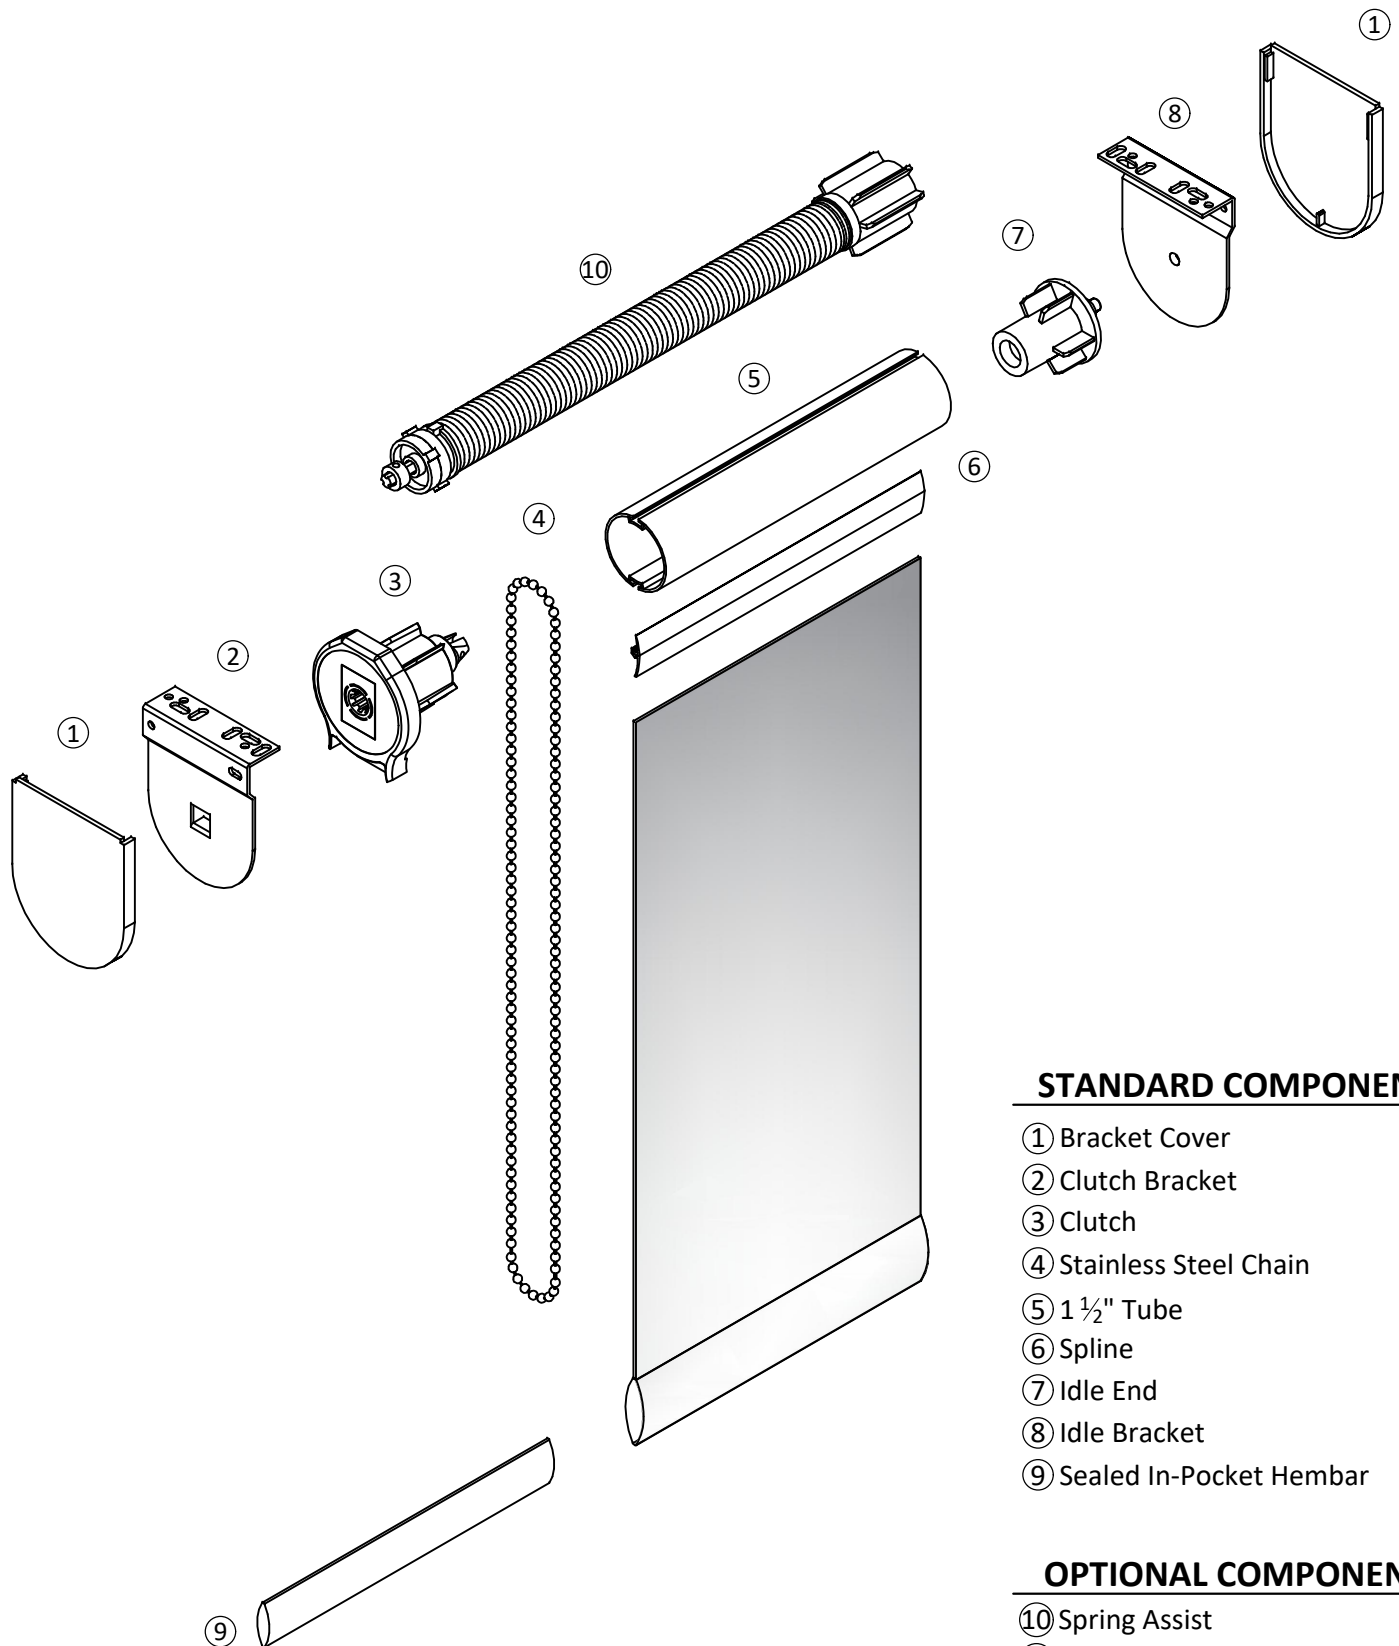

MANUAL SX12 ROLLER SHADE SYSTEM

1 1/2" DIAMETER TUBE

STANDARD COMPONENTS

- ① Bracket Cover
- ② Clutch Bracket
- ③ Clutch
- ④ Stainless Steel Chain
- ⑤ 1 1/2" Tube
- ⑥ Spline
- ⑦ Idle End
- ⑧ Idle Bracket
- ⑨ Sealed In-Pocket Hembar

OPTIONAL COMPONENTS

- ⑩ Spring Assist
- ④ Stainless Steel Chain - Black Finish or White Finish
- Plastic Chain - Black or White