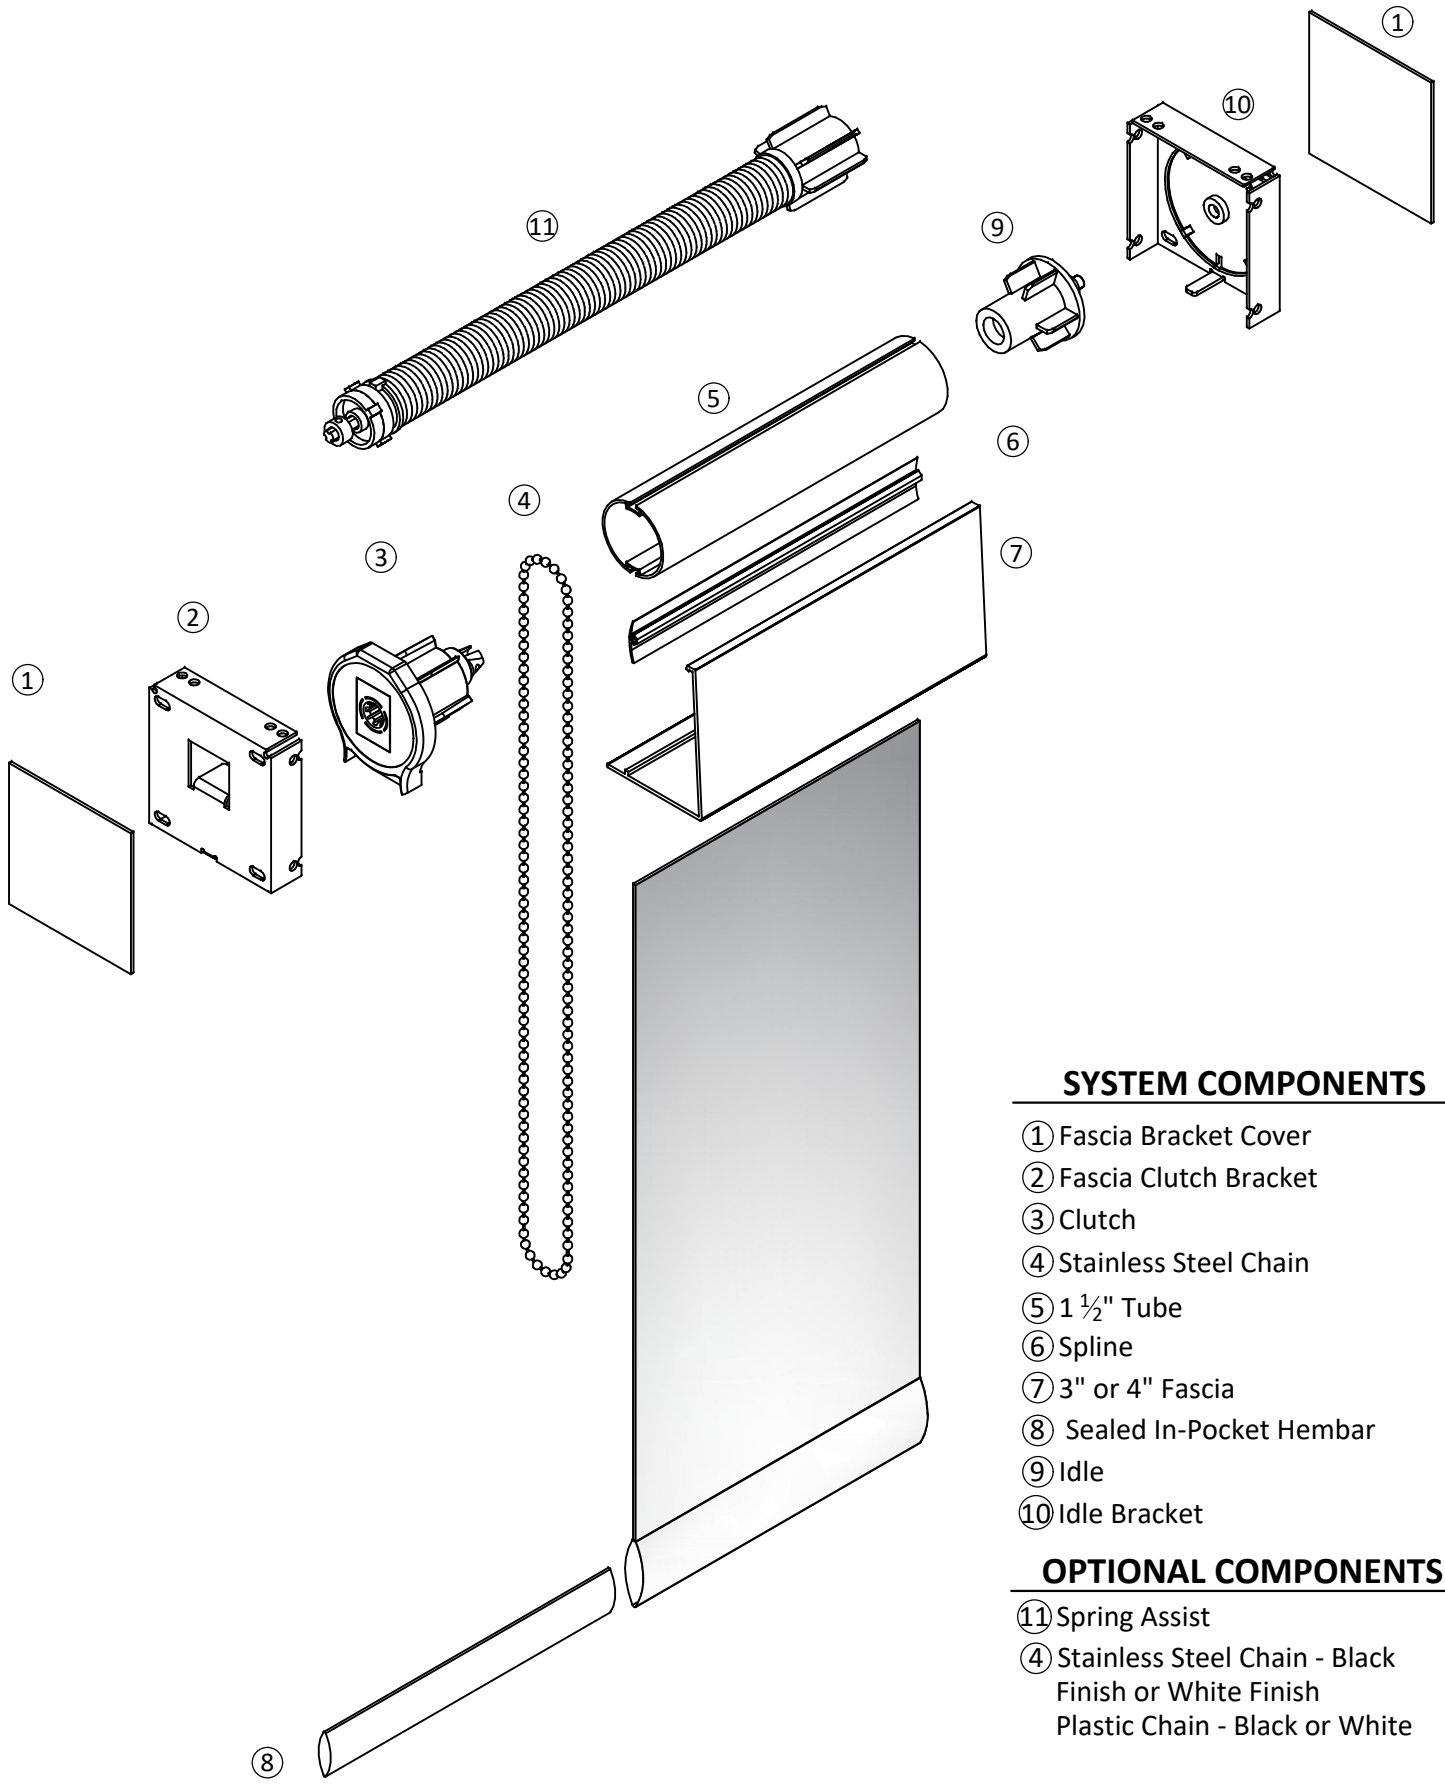

MANUAL SX12 ROLLER SHADE SYSTEM

1 1/2" DIAMETER TUBE WITH 3" OR 4" FASCIA

SYSTEM COMPONENTS

- ① Fascia Bracket Cover
- ② Fascia Clutch Bracket
- ③ Clutch
- ④ Stainless Steel Chain
- ⑤ 1 1/2" Tube
- ⑥ Spline
- ⑦ 3" or 4" Fascia
- ⑧ Sealed In-Pocket Hembar
- ⑨ Idle
- ⑩ Idle Bracket

OPTIONAL COMPONENTS

- ⑪ Spring Assist
- ④ Stainless Steel Chain - Black Finish or White Finish
- Plastic Chain - Black or White