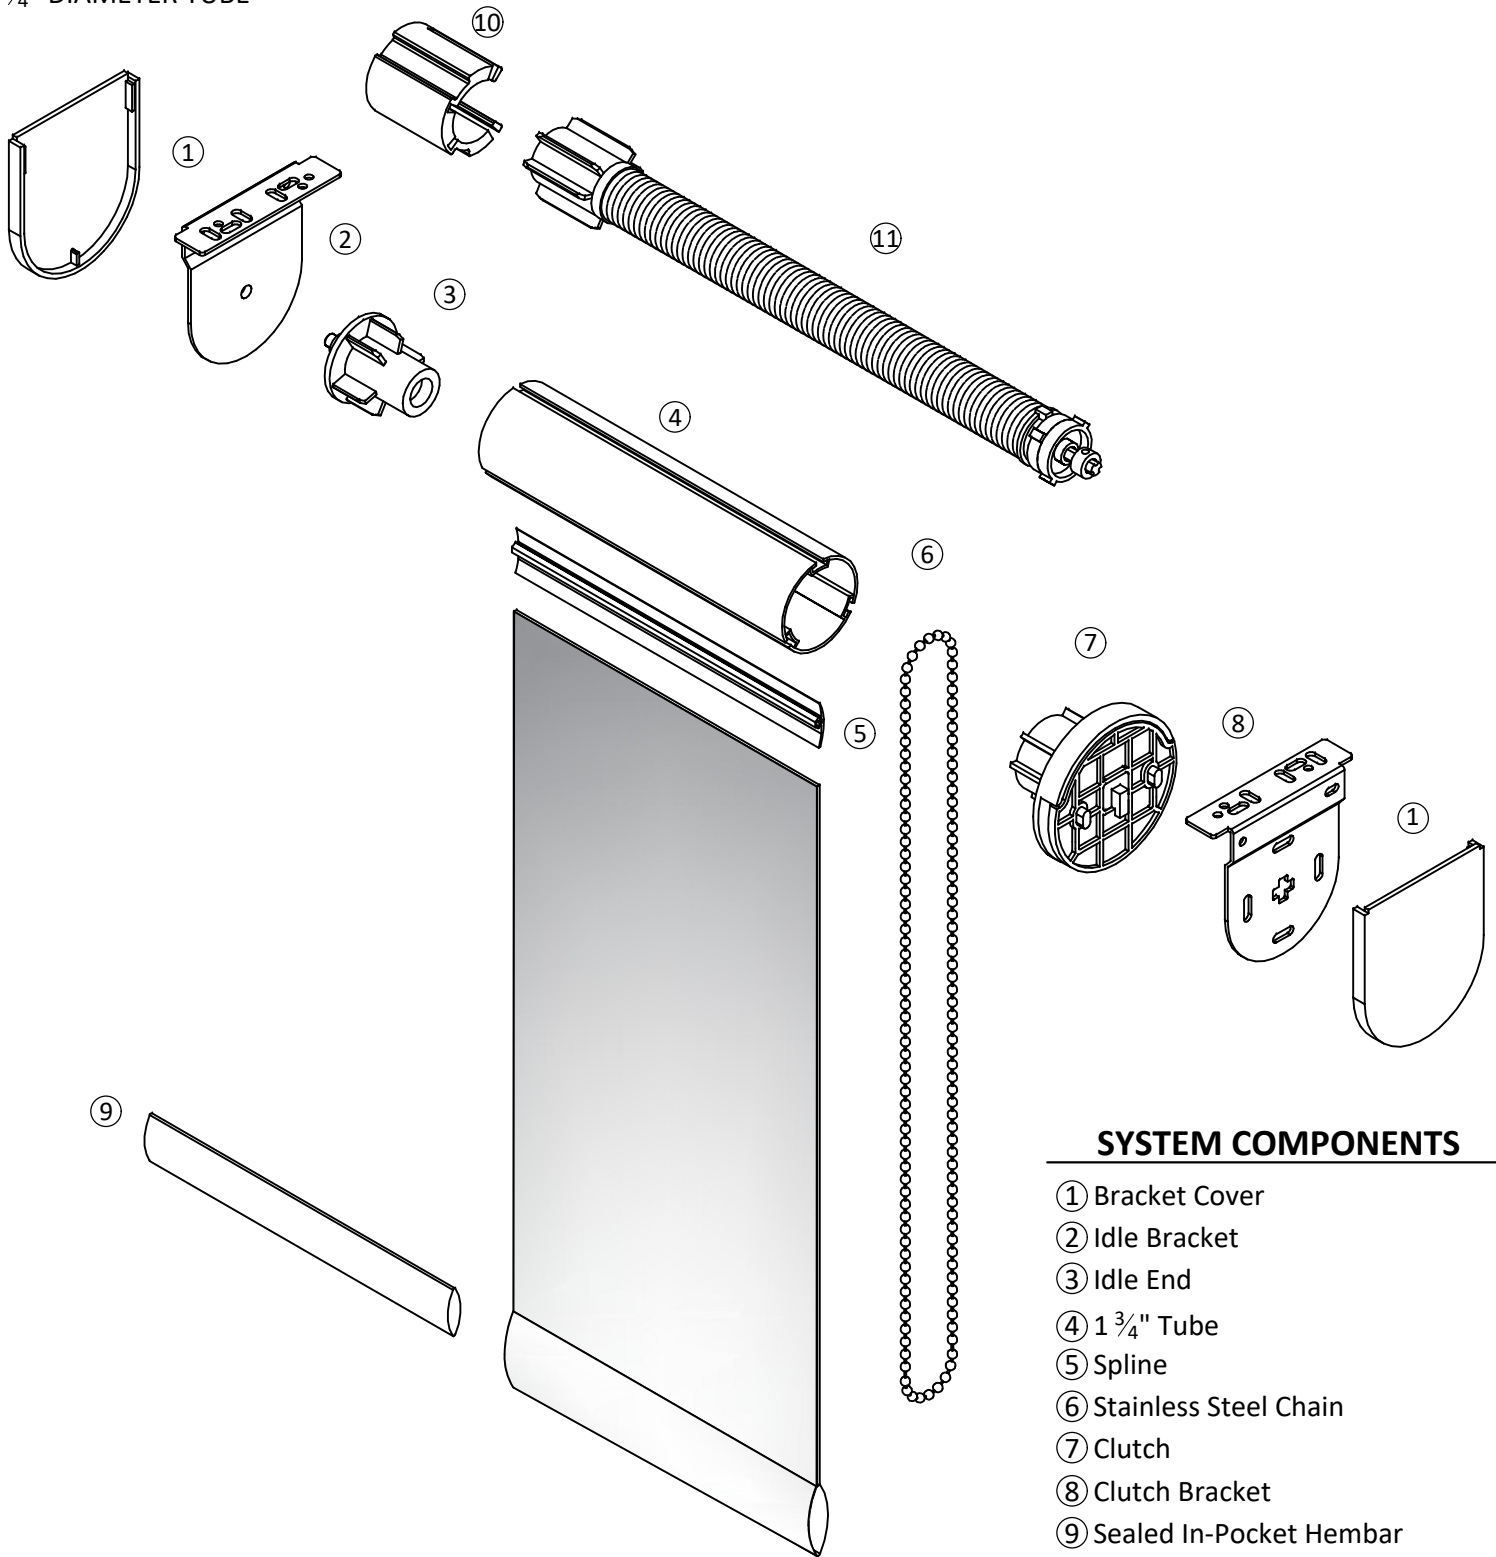

# MANUAL S24 ROLLER SHADE SYSTEM

1 3/4" DIAMETER TUBE

## SYSTEM COMPONENTS

- ① Bracket Cover
- ② Idle Bracket
- ③ Idle End
- ④ 1 3/4" Tube
- ⑤ Spline
- ⑥ Stainless Steel Chain
- ⑦ Clutch
- ⑧ Clutch Bracket
- ⑨ Sealed In-Pocket Hembar

## OPTIONAL COMPONENTS

- ⑩ Spring Adapter
- ⑪ Spring Assist
- ⑥ Stainless Steel Chain - Black Finish or White Finish
- Plastic Chain - Black or White