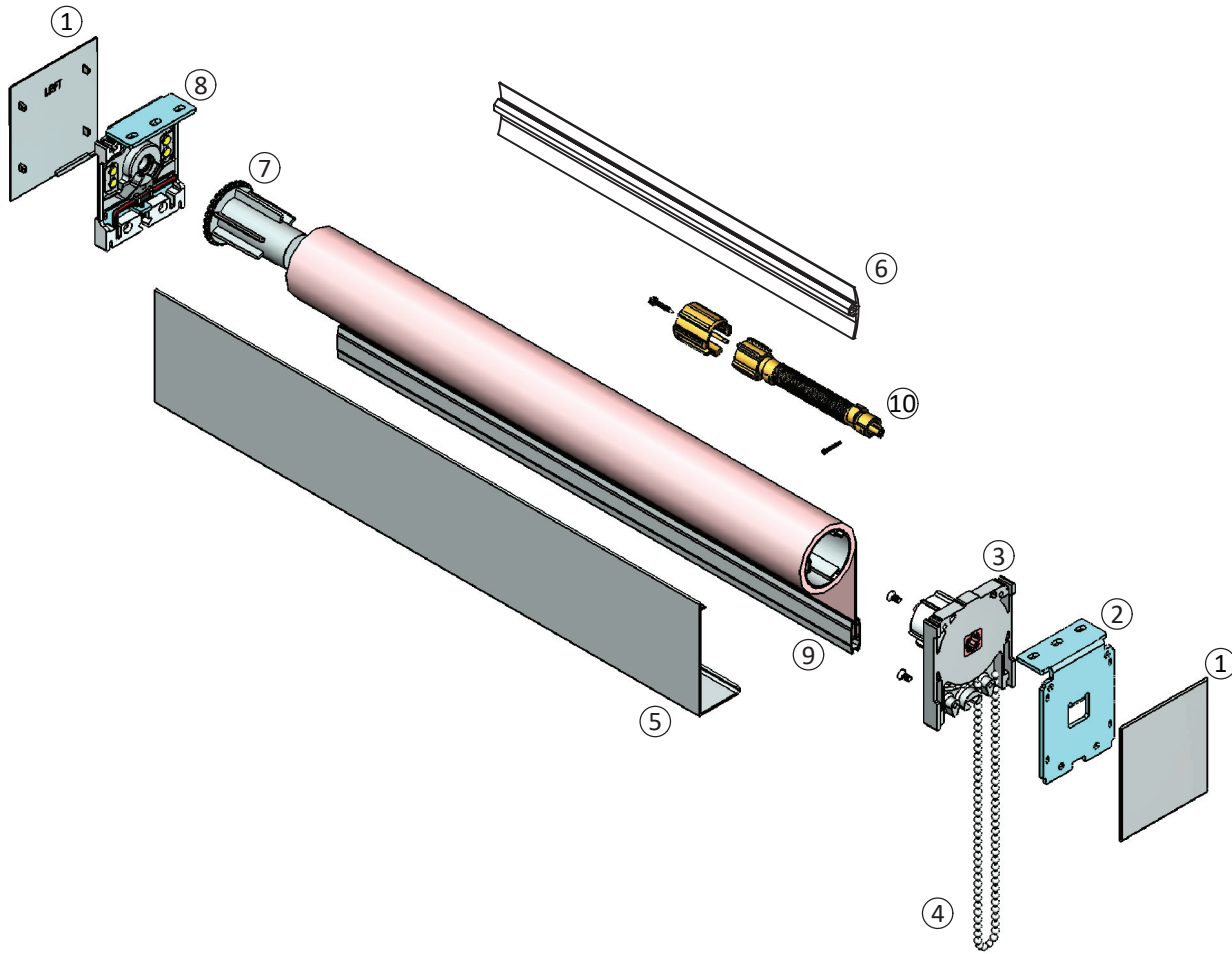

MANUAL APEX CEILING ROLLER SHADE SYSTEM

With Optional Side & Sill Channel

STANDARD COMPONENTS

- 1 Bracket Cover
- 2 Ceiling Clutch Bracket
- 3 Apex Clutch
- 4 Stainless Steel Chain
- 6 Spline
- 7 Apex Idle End
- 8 Ceiling Idle Bracket
- 9 Sealed In-Pocket Hembar

OPTIONAL COMPONENTS

- 10 Spring Assist
- 4 Stainless Steel Chain - Black Finish or White Finish
- 5 Aluminum Fascia