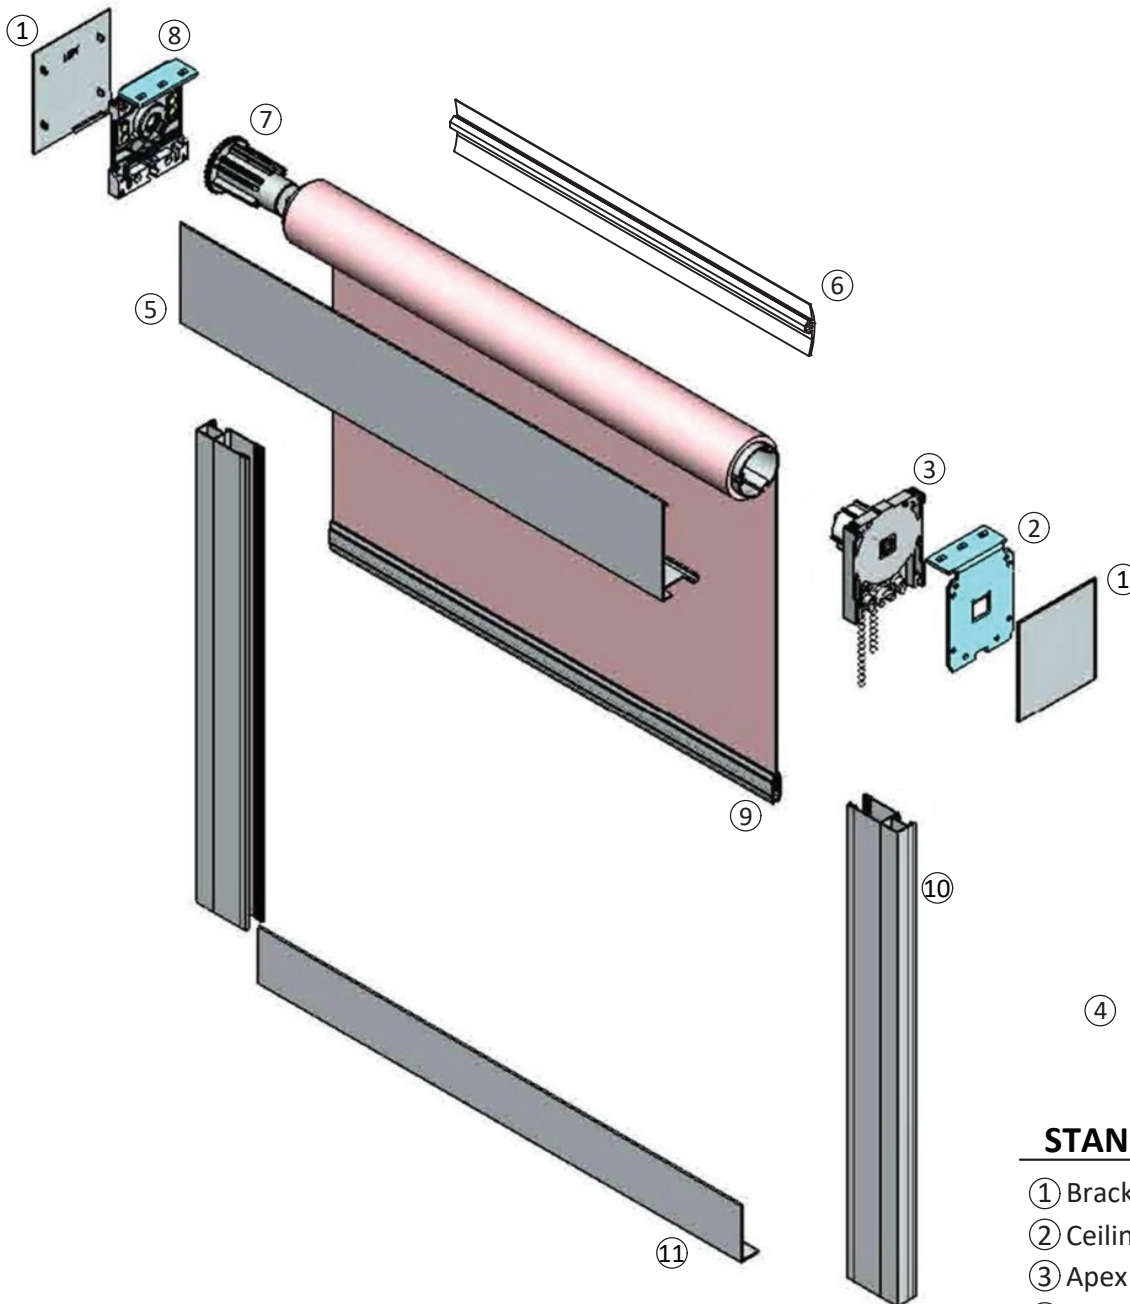

APEX CEILING MOUNT ROLLER SHADE SYSTEM

With Optional Side & Sill Channel

STANDARD COMPONENTS

- ① Bracket Cover
- ② Ceiling Clutch Bracket
- ③ Apex Clutch
- ④ Stainless Steel Chain
- ⑥ Spline
- ⑦ Apex Idle End
- ⑧ Ceiling Idle Bracket
- ⑨ Sealed In-Pocket Hembar

OPTIONAL COMPONENTS

- ⑩ Side Channel
- ④ Stainless Steel Chain - Black Finish or White Finish
- ⑤ Aluminum Fascia
- ⑪ Sill Channel