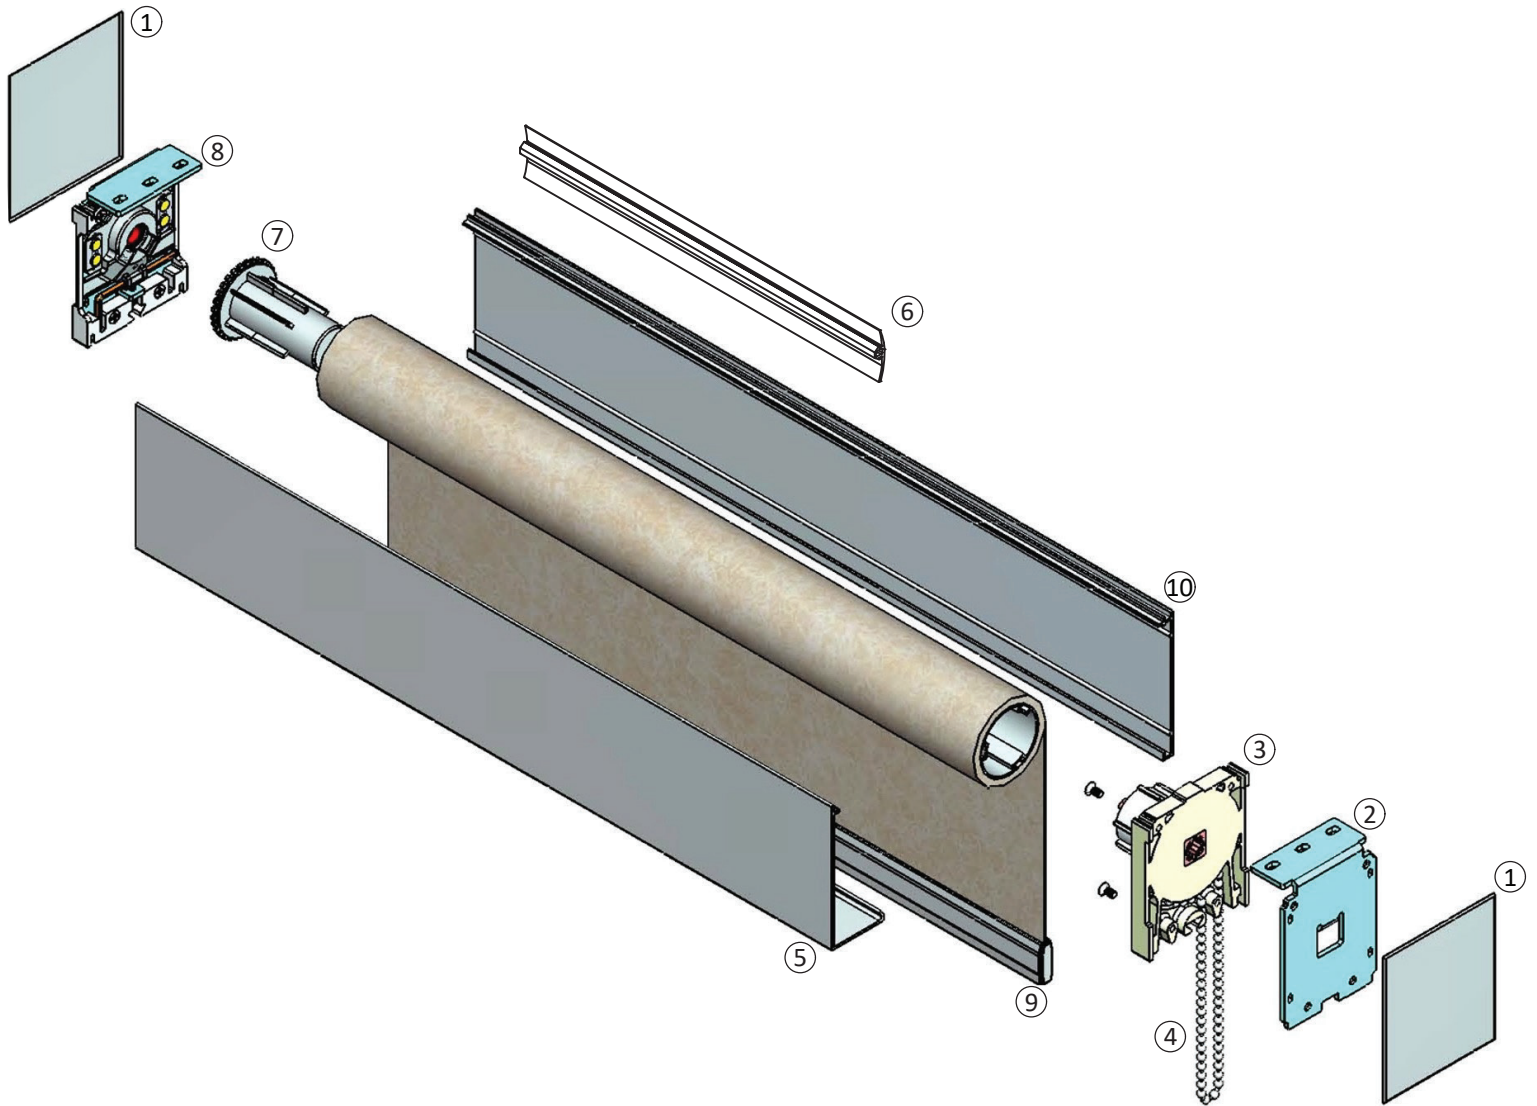

# MANUAL APEX CEILING ROLLER SHADE SYSTEM

## **STANDARD COMPONENTS**

- ① Bracket Cover
- ② Ceiling Clutch Bracket
- ③ Apex Clutch
- ④ Stainless Steel Chain
- ⑤ Aluminum Fascia
- ⑥ Spline
- ⑦ Apex Idle End
- ⑧ Ceiling Idle Bracket
- ⑨ Sealed In-Pocket Hembar

## **OPTIONAL COMPONENTS**

- ⑩ Back Fascia
- ④ Stainless Steel Chain - Black Finish or White Finish